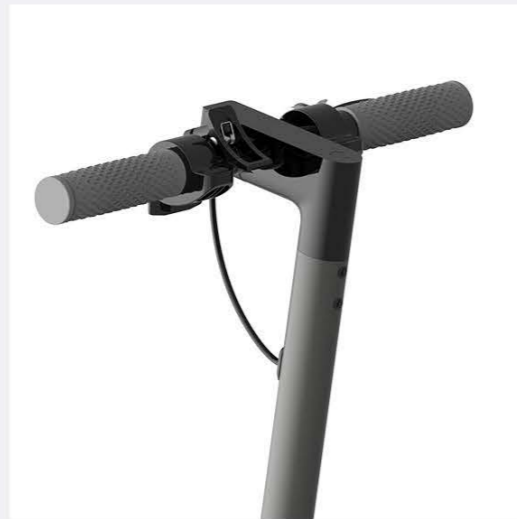

DIGITAL DISPLAY